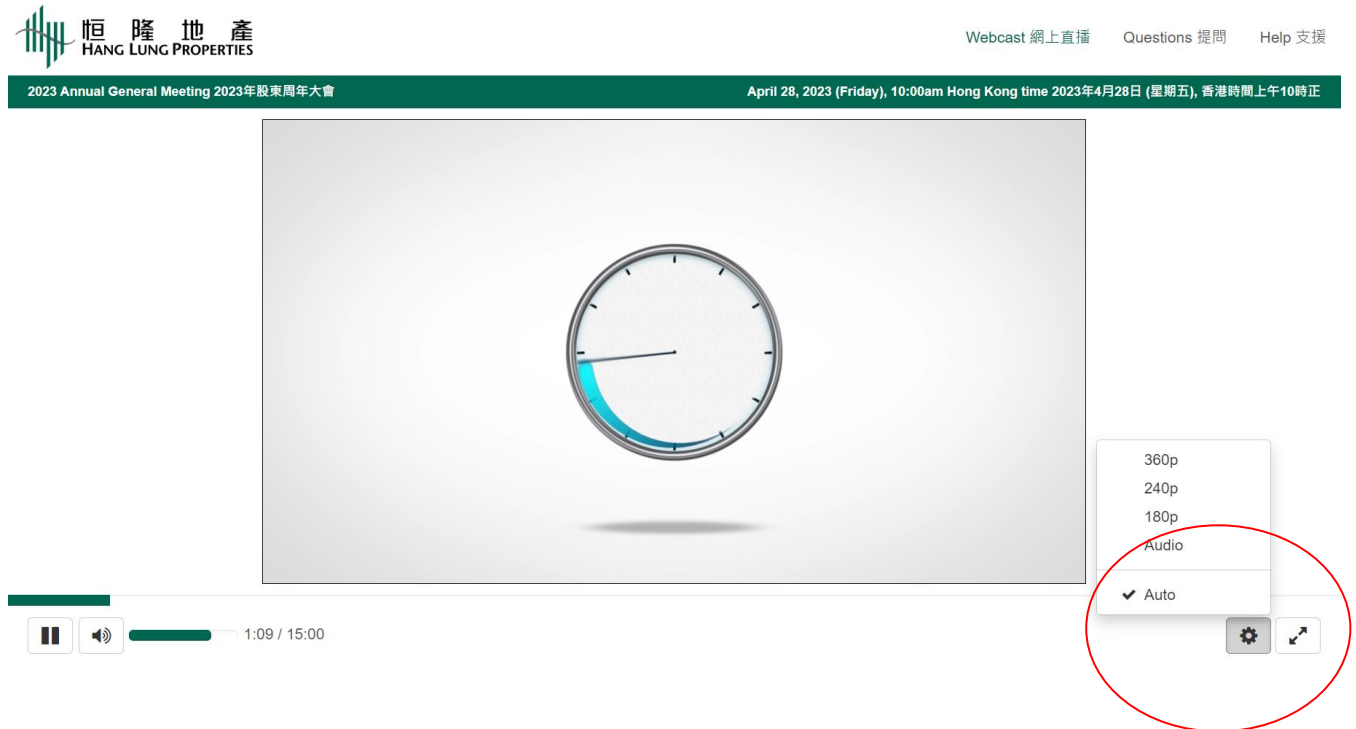

I acknowledge that unauthorized photography, filming or recording of this webcast is strictly prohibited. 本人確認在未經授權下不得拍照、錄影或錄音。

Submit 呈交

4. 登入網上直播主頁後，於直播開始前會有一個動態的時鐘及背景音樂。

5. 當網上直播開始，時鐘會更換成2023年股東周年大會直播的畫面。

6. 如果串流出現問題，你可於右下角齒輪圖標選擇較低的畫質。

7. 音量可於直播畫面上及你的裝置之「音效設定」內調整。

The screenshot shows the top of a video player. At the top left is the Hang Lung Properties logo. At the top right are links for 'Webcast 網上直播', 'Questions 提問', and 'Help 支援'. Below this is a green header bar with the text '2023 Annual General Meeting 2023年股東周年大會' on the left and 'April 28, 2023 (Friday), 10:00am Hong Kong time 2023年4月28日 (星期五), 香港時間上午10時正' on the right. The main video area displays a clock icon. Below the video is a control bar with a play/pause button, a volume icon, a progress bar, and a time display showing '0:12 / 15:00'. The volume icon and progress bar are circled in red.